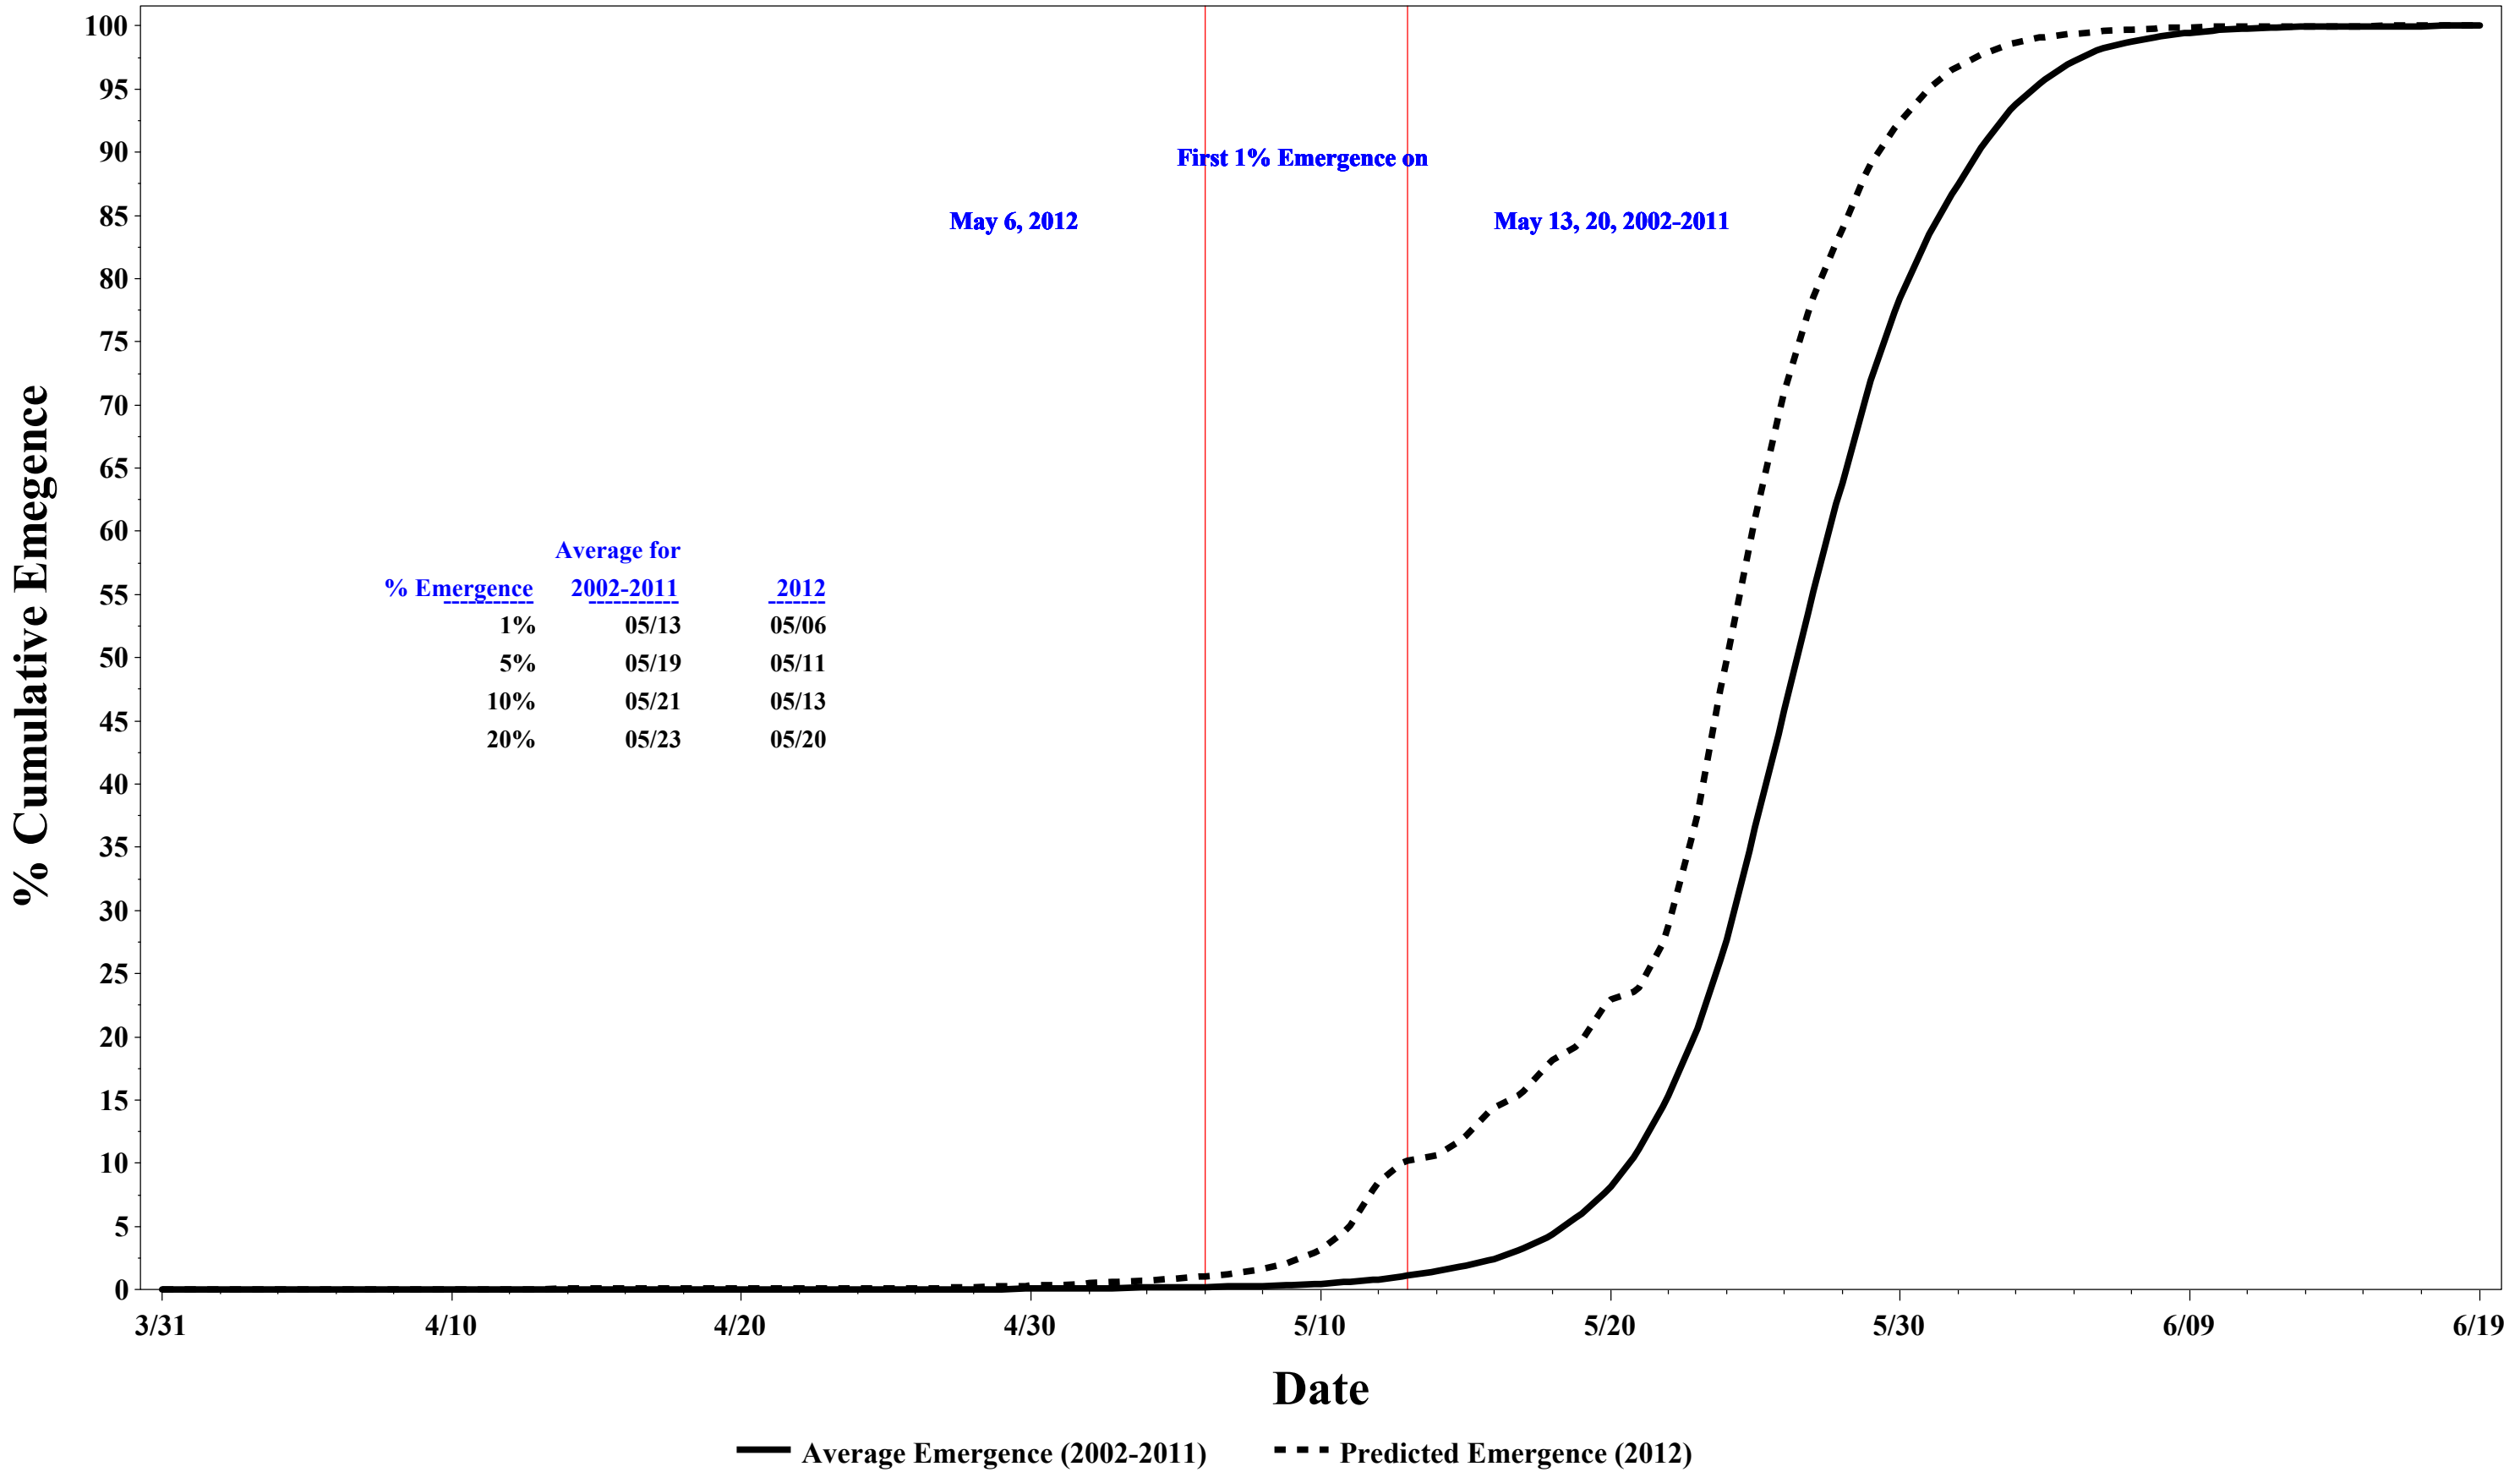

Adult Citrus Longhorn Beetle Emergence - 2012

As of September 25, 2012

Milan, Italy

Emergence may begin approximate 7 day(s) earlier in 2012 than 2002-2011